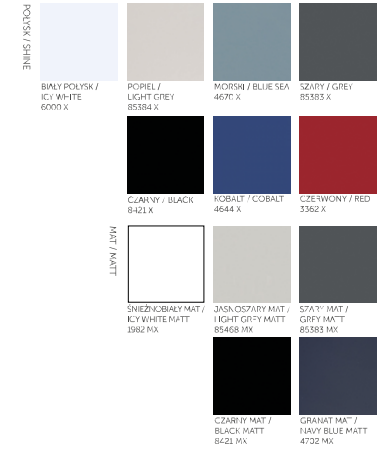

BLOCK

DESIGN BY

Freelista

ANNA ZREŃSKA-CZEKAJ

BLOCK

ViZ

BLOCK

BLOCK

BK-1
2600 x 820 x 1085

PLYTA MELAMINOWANA / MELAMINATED BOARD

PLYTA ACRYLUX / ACRYLUX BOARD

SZKŁO / GLASS